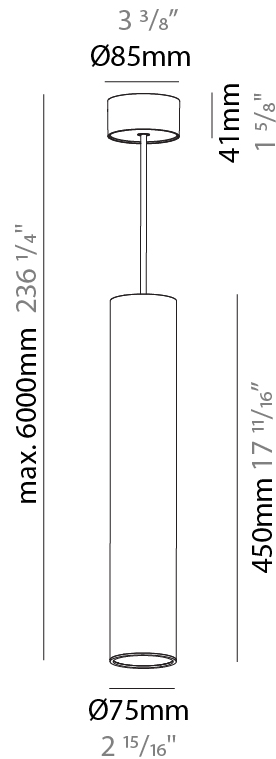

GENERAL

Series: Hangover
Subseries: Hangover Monopoint Surface Canopy
Brand: Prolicht
Division: Architectural
Mounting Type: Suspension
Mounting Location: Ceiling
Subcategory: Pendant

PHYSICAL

Shape: Cylinder
Diameter (mm): 75
Diameter (in): 2 ¹⁵/₁₆
Height (mm): 450
Height (in): 17 ¹¹/₁₆
Max. Overall Height (mm): 2450
Max. Overall Height (in): 96 ⁷/₁₆
Light Distribution: Downlight
Diffuser: Shine Ring 0-6
Fixture Finish: SSR / BKV / CWI / CRY / HAB / UFT / ITA / RUA / FTG / MYG / LOD / PUS / FRO / FUP / KIA / POP / BLS / SPG / MEY / GOH / GUM / CHC / COM / ABZ / JAG / OBR / MOS / ROR
Fixture Material: Aluminum
Cable Details: 2000mm / 6000mm Cable in White / Black / Orange / Red

ELECTRICAL

Lamp Type: LED (Zhaga Standard)
Input Wattage (W): 20
Total Output Wattage (W): 18.9
Dimming: Non-Dimmable
Driver Included: Yes
Driver Location: Integrated
Driver Type: Constant Current
Driver Class: Class 2
Housing: ENCP3
Input Voltage (V): 120
Constant Current (MA): 500
Upon Request: Remote: 0-10Vdc dimming / Phase dimming 120Vac

LED

Number of LEDs: 1
Color Temperature (°K): 2700 / 3000 / 4000
Max. Delivered Lumen (lm): 1680
CRI: >90 CRI
Efficiency (%): 86
Lamp Life (hrs): 50000

OPTICAL

Reflector: 18 / 36 / 52

RATINGS AND CERTIFICATIONS

Certified By: Certified for North American Standards
IP rating: IP20